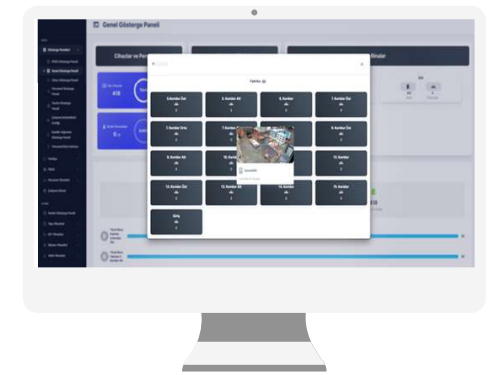

deviceye

Industrial IoT Platform

Empowering IoT with AI

Deviceye Platform

Deviceye is an integrated Industrial IoT solution for tracking & monitoring environmental and personal parameters to increase work efficiency.

DevicEye Platform

- Data Collection and Tracking Solutions
- Real-time and Advanced Analytics
- Flexible and User-Friendly Interface
- Integration and Cohesion

Our Solution

● Tracking Platform

Personnel, customers, visitors or objects are tracked with tags. It can be managed region-based, rule-based, date-based. It has a detailed interface and module infrastructure.

● Data Collection

It is capable of collecting data for all existing digital or analog sensors. Very quickly the data is visualized and integrated into all modules.

● Smart API

With its integration capability, the platform provides fast solutions by sharing data with all kinds of management software such as ERP, CRM, WMS

Sample UseCase

- Location Based Tracking Solutions

- Determining the real and correct working hours of employees
- Detection of non-working periods such as break, cafeteria
- Detection of time spent outside defined workspaces
- Prevention of human error with the integration of ERP and PDKS programs
- Calculation of total labor spent by department