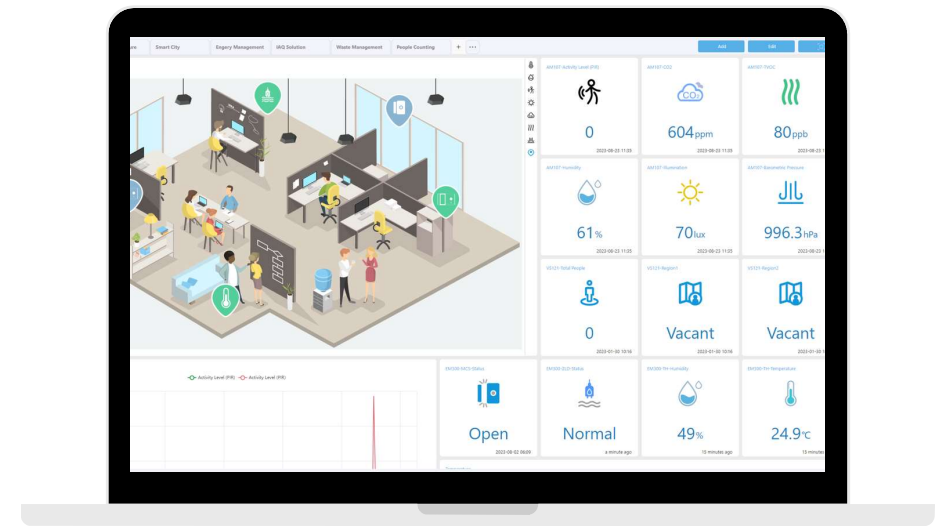

DevicEye Platform

- Data Collection and Tracking Solutions
- Real-time and Advanced Analytics
- Flexible and User-Friendly Interface
- Integration and Cohesion

Our Solution

● Tracking Platform

Personnel, customers, visitors or objects are tracked with tags. It can be managed region-based, rule-based, date-based. It has a detailed interface and module infrastructure.

● Data Collection

It is capable of collecting data for all existing digital or analog sensors. Very quickly the data is visualized and integrated into all modules.

● Smart API

With its integration capability, the platform provides fast solutions by sharing data with all kinds of management software such as ERP, CRM, WMS

Sample UseCase

- Location Based Tracking Solutions

- Determining the real and correct working hours of employees
- Detection of non-working periods such as break, cafeteria
- Detection of time spent outside defined workspaces
- Prevention of human error with the integration of ERP and PDKS programs
- Calculation of total labor spent by department

Location Tracking Example

Sample UseCase

- Environment Monitoring Solutions

- Temperature, Humidity, Air Quality, Water leakage, UV, etc. sensors
- Defining rules involving different sensors
- Taking automatic action according to the set values
- Data collection with long battery life and high accuracy
- Plug and play sensors