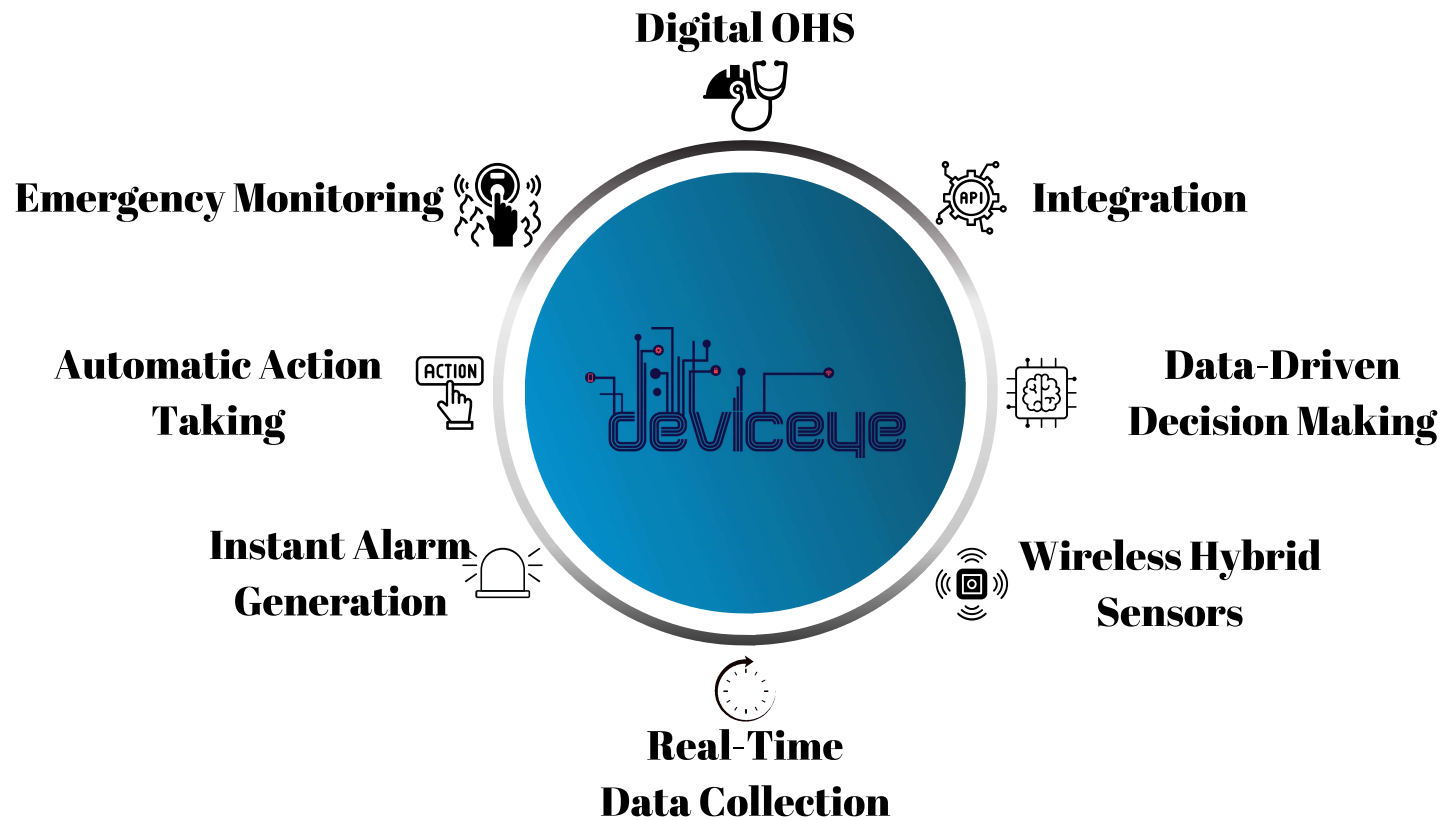

Benefits

Deviceeye has successfully produced solutions for different industrial sectors. It has made a difference with its high customer satisfaction and maintenance-free equipment, modular and flexible platform.