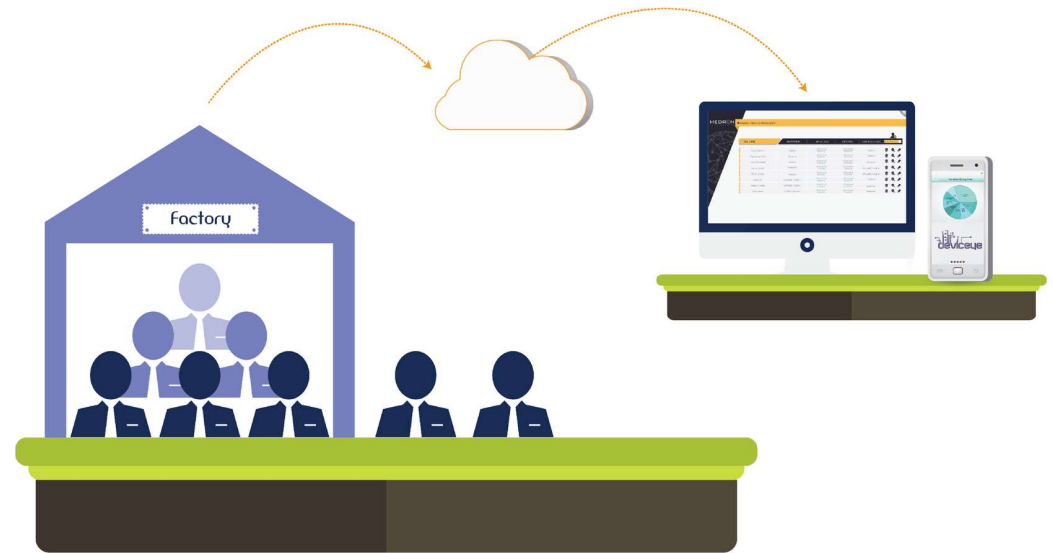

deviceye

Industrial IoT Platform

Empowering IoT with AI

Deviceye Platform

Deviceye is an integrated Industrial IoT solution for tracking & monitoring environmental and personal parameters to increase work efficiency.

DevicEye Platform

- Data Collection and Tracking Solutions
- Real-time and Advanced Analytics
- Flexible and User-Friendly Interface
- Integration and Cohesion

Our Solution

● Tracking Platform

Personnel, customers, visitors or objects are tracked with tags. It can be managed region-based, rule-based, date-based. It has a detailed interface and module infrastructure.

● Data Collection

It is capable of collecting data for all existing digital or analog sensors. Very quickly the data is visualized and integrated into all modules.

● Smart API

With its integration capability, the platform provides fast solutions by sharing data with all kinds of management software such as ERP, CRM, WMS