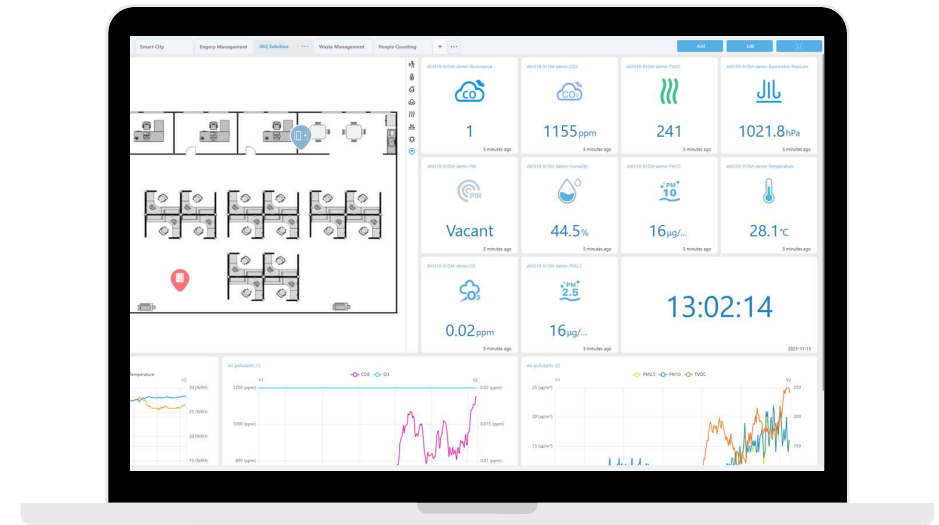

DevicEye Platform

- Data Collection and Tracking Solutions
- Real-time and Advanced Analytics
- Flexible and User-Friendly Interface
- Integration and Cohesion

Our Solution

● Tracking Platform

Personnel, customers, visitors or objects are tracked with tags. It can be managed region-based, rule-based, date-based. It has a detailed interface and module infrastructure.

● Data Collection

It is capable of collecting data for all existing digital or analog sensors. Very quickly the data is visualized and integrated into all modules.

● Smart API

With its integration capability, the platform provides fast solutions by sharing data with all kinds of management software such as ERP, CRM, WMS

Sample UseCase

- Location Based Tracking Solutions

- Determining the real and correct working hours of employees
- Detection of non-working periods such as break, cafeteria
- Detection of time spent outside defined workspaces
- Prevention of human error with the integration of ERP and PDKS programs
- Calculation of total labor spent by department

Location Tracking Example

Sample UseCase

- Environment Monitoring Solutions

- Temperature, Humidity, Air Quality, Water leakage, UV, etc. sensors
- Defining rules involving different sensors
- Taking automatic action according to the set values
- Data collection with long battery life and high accuracy
- Plug and play sensors